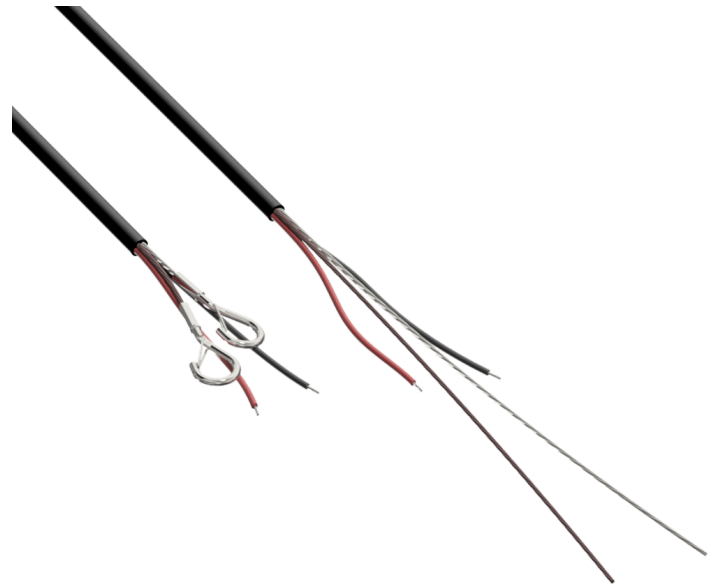

### Product information:

---

A connection cable with conductors and a steel suspension and safety wire in a single outer jacket. This offers the cleanest and most elegant solution for connecting and mounting the loudspeaker. This professional connection cable with two integrated steel cores for suspending adds an additional drop safety for the loudspeaker. Fixation is made through two snap-hooks on one end and a dual Gripple™ fixation on the other end. The cable length of 10 meters offers possibilities for a wide variety of ceiling heights. An innovatively designed rear cover of the ALTI pendant loudspeakers (not suited for ALTIxM series) can be placed after installation and hides the connection and suspension on the speaker end. The ceiling end connections are covered through a cable cover.

### Variants:

---

- DSC100/B - Black
- DSC100/W - White