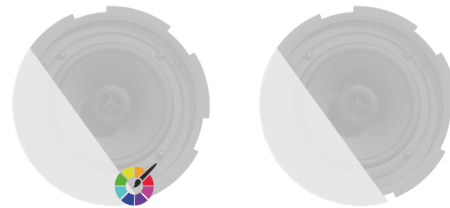

### Product information:

The GLI series are optionally available front grills with TwistFix technology for the CIRA loudspeaker series. The GLI grills fit the CIRA7 speakers and are available in 3 versions: black (/B), white (/W) and paintable (/P).

The TwistFix system assembles the speakers' grill through twisting. A bayonet-type locking with lips on the grill side gets fixed through insertion to slots on the speakers housing and giving it a partial turn. This system guarantees lifetime stable mounting while fixation can be done in record-breaking time.

For outdoor protection, these steel speaker grills are electroplated.

### Product Features:

Dimensions	8.82 " (Ø)
Front finish	TwistFix™ borderless finely perforated steel grill
	Electroplated steel grill
Weight	0.24 lb
Colours	Black (RAL9005) (GLI07/OB)
	White (RAL9003) (GLI07/OW)